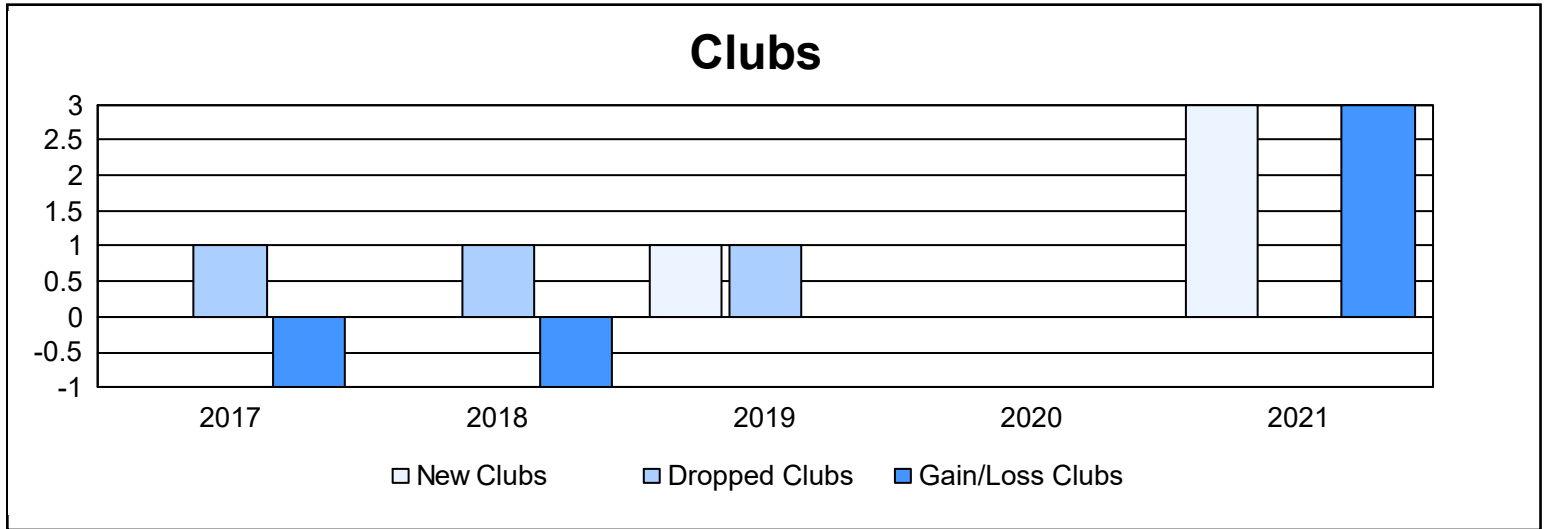

Year	New Clubs	Dropped Clubs	Gain/ Loss Clubs	New Members	Charter Members	Reinstate Members	Transfer Members	Total Member Added	Total Members Dropped	Gain/ Loss Members
2016-2017	0	1	-1	89	2	1	5	97	97	0
2017-2018	0	1	-1	103	0	3	2	108	104	4
2018-2019	1	1	0	99	24	15	5	143	141	2
2019-2020	0	0	0	47	0	1	2	50	101	-51
2020-2021	3	0	3	59	52	2	2	115	102	13
<b>Average</b>	<b>1</b>	<b>1</b>	<b>0</b>	<b>79</b>	<b>16</b>	<b>4</b>	<b>3</b>	<b>103</b>	<b>109</b>	<b>-6</b>

### Membership Composition June 2021 Cumulative