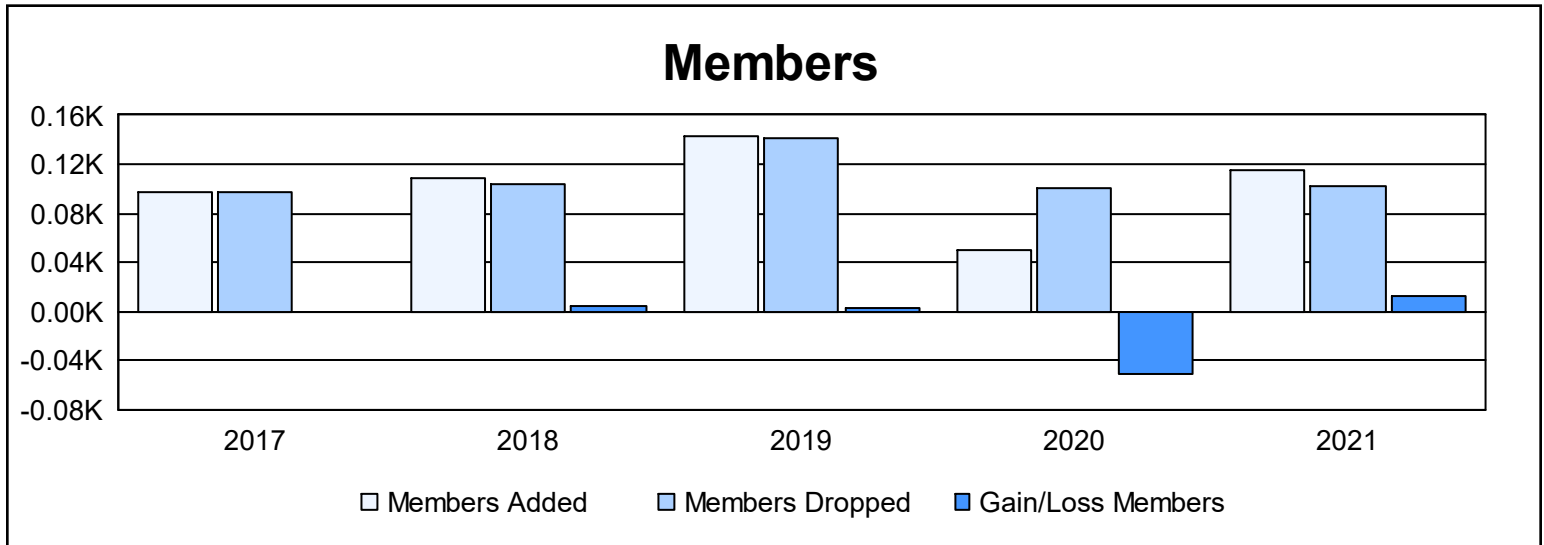

Year	New Clubs	Dropped Clubs	Gain/ Loss Clubs	New Members	Charter Members	Reinstate Members	Transfer Members	Total Member Added	Total Members Dropped	Gain/ Loss Members
2016-2017	0	1	-1	89	2	1	5	97	97	0
2017-2018	0	1	-1	103	0	3	2	108	104	4
2018-2019	1	1	0	99	24	15	5	143	141	2
2019-2020	0	0	0	47	0	1	2	50	101	-51
2020-2021	3	0	3	59	52	2	2	115	102	13
<b>Average</b>	<b>1</b>	<b>1</b>	<b>0</b>	<b>79</b>	<b>16</b>	<b>4</b>	<b>3</b>	<b>103</b>	<b>109</b>	<b>-6</b>

### Membership Composition June 2021 Cumulative